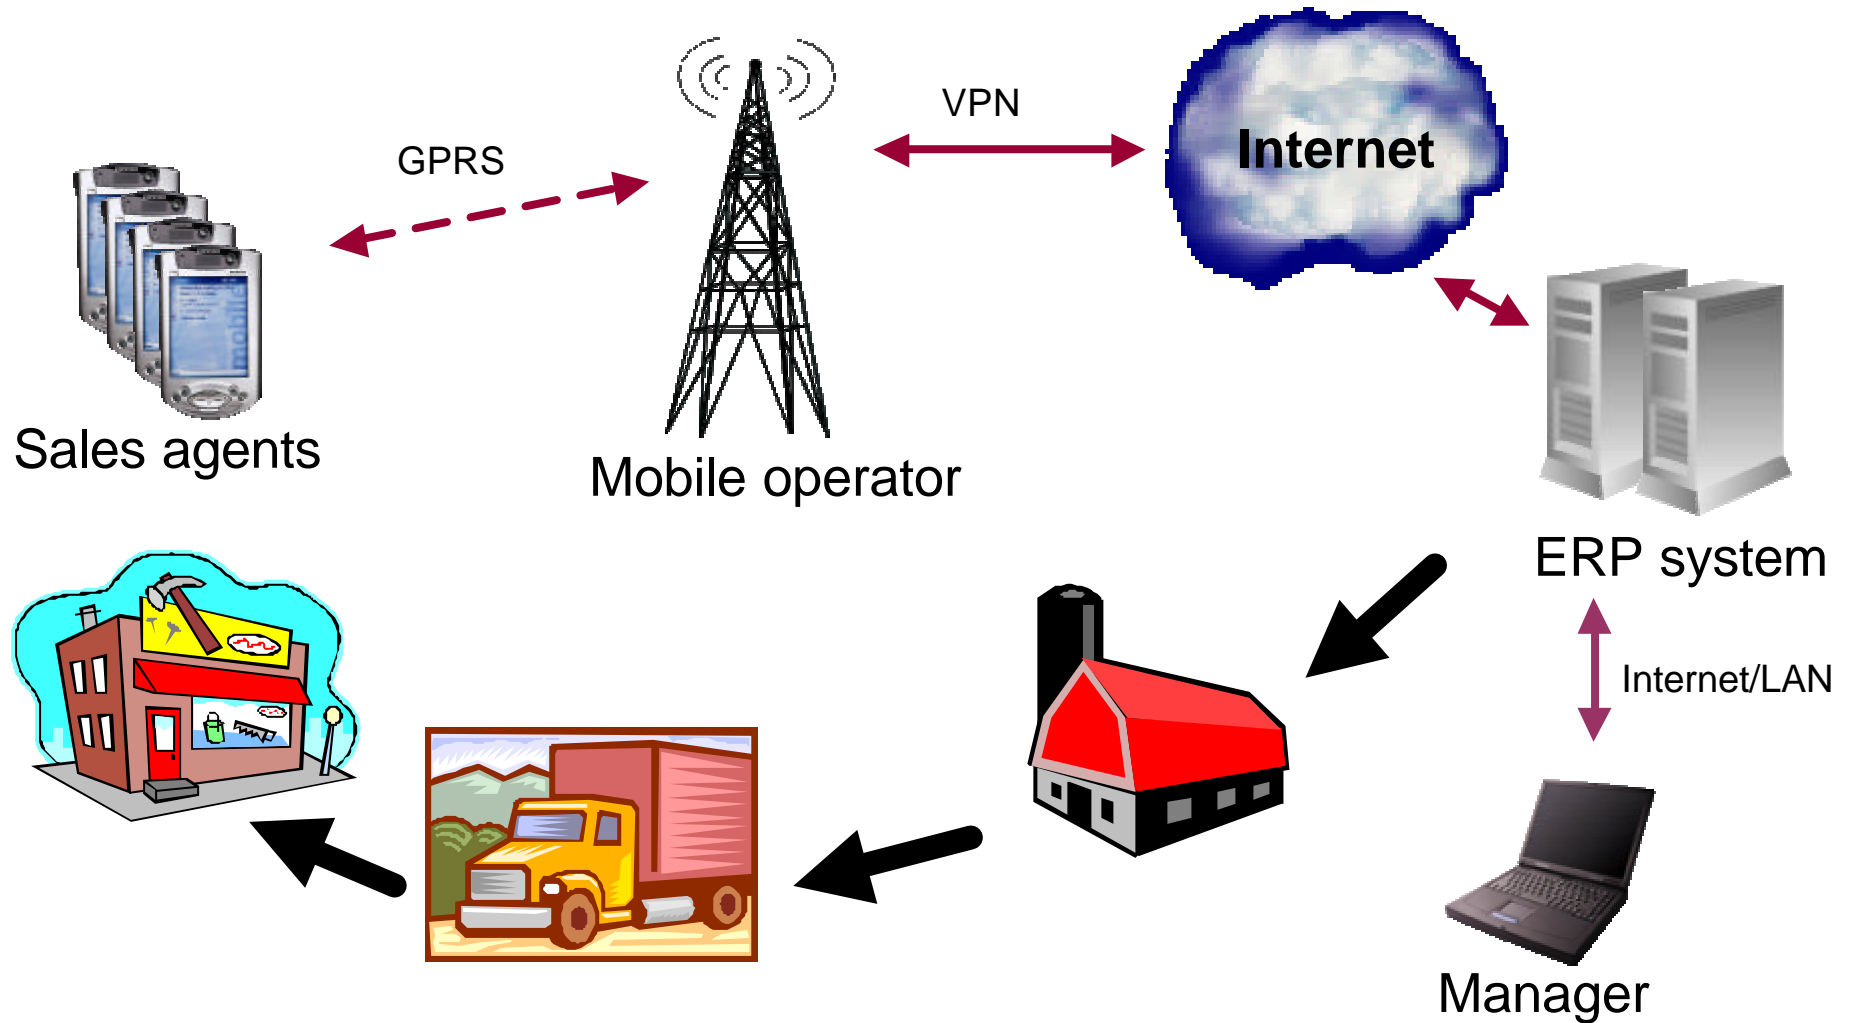

MOBILE SOFTWARE SOLUTIONS

Giedrius Slivinskas
UAB "Blue Bridge"

Mobile Software Solutions

M-partner: mobile system for sales agents

M-patrol: mobile system for emergency vehicles

Architecture

Functionality

PDA Application