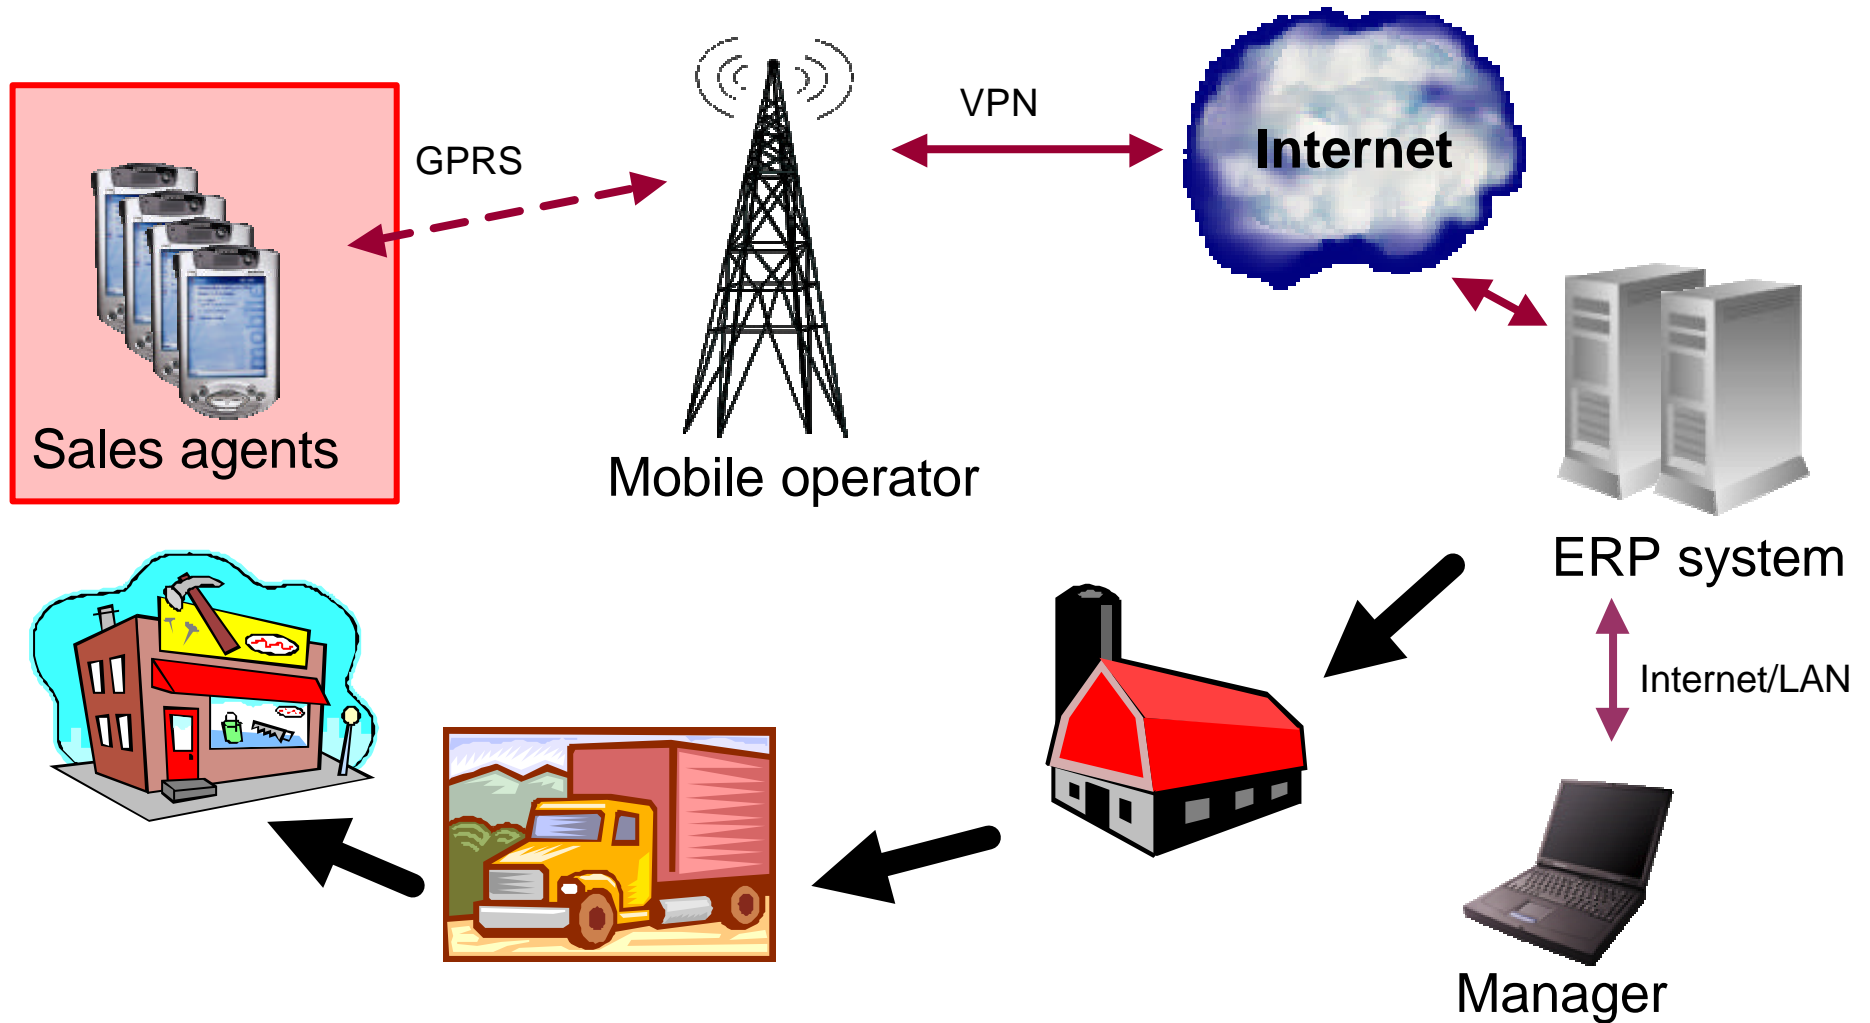

MOBILE SOFTWARE SOLUTIONS

Giedrius Slivinskas
UAB "Blue Bridge"

Mobile Software Solutions

M-partner: mobile system for sales agents

M-patrol: mobile system for emergency vehicles

Architecture

Functionality

PDA Application